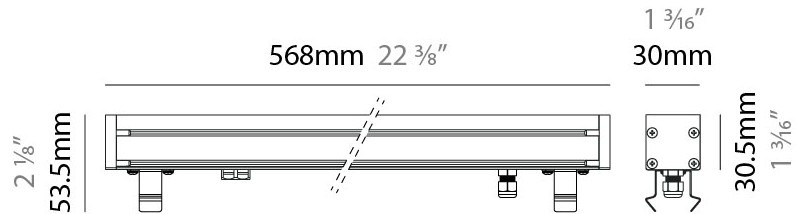

E12I0051- -
base number   Color   Lens
                         Temperature   Options

1. To build a product code in our configurator select the specify button on the base model # product page
2. To build a manual product code on this datasheet choose from the options listed below in blue font and add the suffix to the base model #

GENERAL

Series: Lineari 30
Partner: Zaneen
Division: Exterior
Installation: Recessed
Product Type: Wall Grazer
Mounting Location: In-Ground
Light Distribution: Uplight

PHYSICAL

Shape: Rectangle
Length (mm): 568
Length (in): 22 ³/₈"
Width (mm): 30
Width (in): 1 ³/₁₆"
Height (mm): 53.5
Height (in): 2 ¹/₈"
Weight (kg): 0.46
Weight (lbs): 1.014
Diffuser: Extra clear tempered 6mm
Fixture Finish: ANA
Fixture Material: Extruded Aluminum
Cable Details: IP68 30cm Cable with Easy Lock system

ELECTRICAL

Lamp Type: LED
Input Wattage (W): 32
Total Output Wattage (W): 25
Dimming: Non-Dimmable
Driver Included: No
Driver Location: Remote
Driver Type: Constant Voltage - Universal
Driver Class: Class 2
Input Voltage (V): 120 - 277
Output Voltage (V): 24
Upon Request: Phase Dimming (120Vac only) / 0-10V Dimming

LED

Color Temperature (*K): 2200 / 2700 / 3000 / 4000
Max. Delivered Lumen (lm): 2280 (3000K)
CRI: >90 CRI
Lamp Life (hrs): 100000

OPTICAL

Optic°: 12 / 21 / 31 / 46 / 13x36
Adjustability: Tilt ±20°

RATINGS AND CERTIFICATIONS

Certified By: Certified for North American Standards
IP rating: IP67
IK Rating: IK06