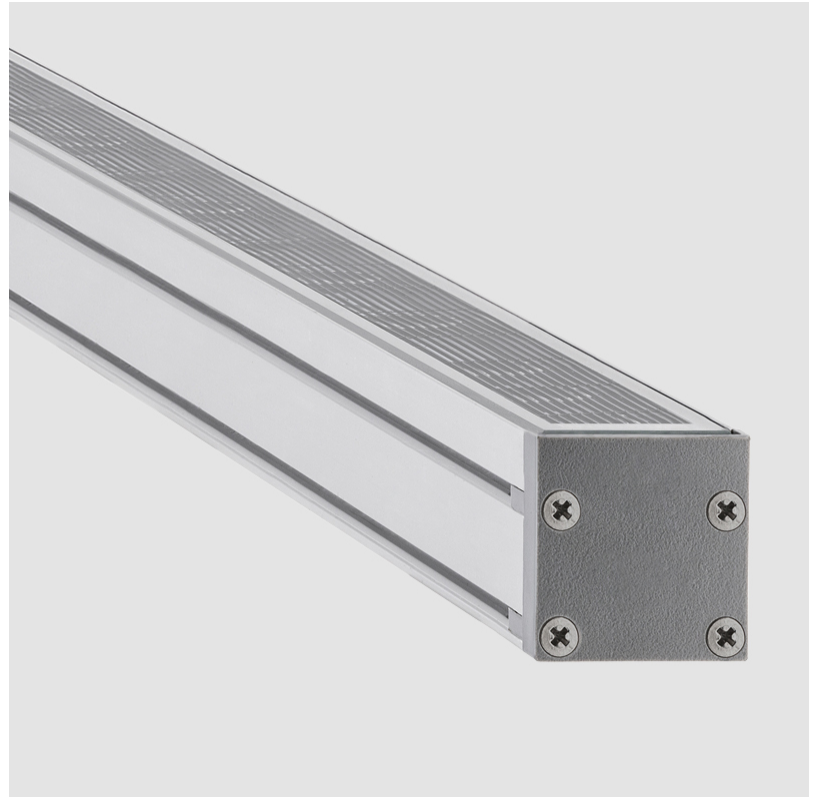

E12I0051- -
base number   Color   Lens
                         Temperature   Options

1. To build a product code in our configurator select the specify button on the base model # product page
2. To build a manual product code on this datasheet choose from the options listed below in blue font and add the suffix to the base model #

GENERAL

Series: Lineari 30
Partner: Zaneen
Division: Exterior
Installation: Recessed
Product Type: Wall Grazer
Mounting Location: In-Ground
Light Distribution: Uplight

PHYSICAL

Shape: Rectangle
Length (mm): 568
Length (in): 22 ³/₈"
Width (mm): 30
Width (in): 1 ³/₁₆"
Height (mm): 53.5
Height (in): 2 ¹/₈"
Weight (kg): 0.46
Weight (lbs): 1.014
Diffuser: Extra clear tempered 6mm
Fixture Finish: ANA
Fixture Material: Extruded Aluminum
Cable Details: IP68 30cm Cable with Easy Lock system

ELECTRICAL

Lamp Type: LED
Input Wattage (W): 32
Total Output Wattage (W): 25
Dimming: Non-Dimmable
Driver Included: No
Driver Location: Remote
Driver Type: Constant Voltage - Universal
Driver Class: Class 2
Input Voltage (V): 120 - 277
Output Voltage (V): 24
Upon Request: Phase Dimming (120Vac only) / 0-10V Dimming

LED

Color Temperature (*K): 2200 / 2700 / 3000 / 4000
Max. Delivered Lumen (lm): 2280 (3000K)
CRI: >90 CRI
Lamp Life (hrs): 100000

OPTICAL

Optic°: 12 / 21 / 31 / 46 / 13x36
Adjustability: Tilt ±20°

RATINGS AND CERTIFICATIONS

Certified By: Certified for North American Standards
IP rating: IP67
IK Rating: IK06