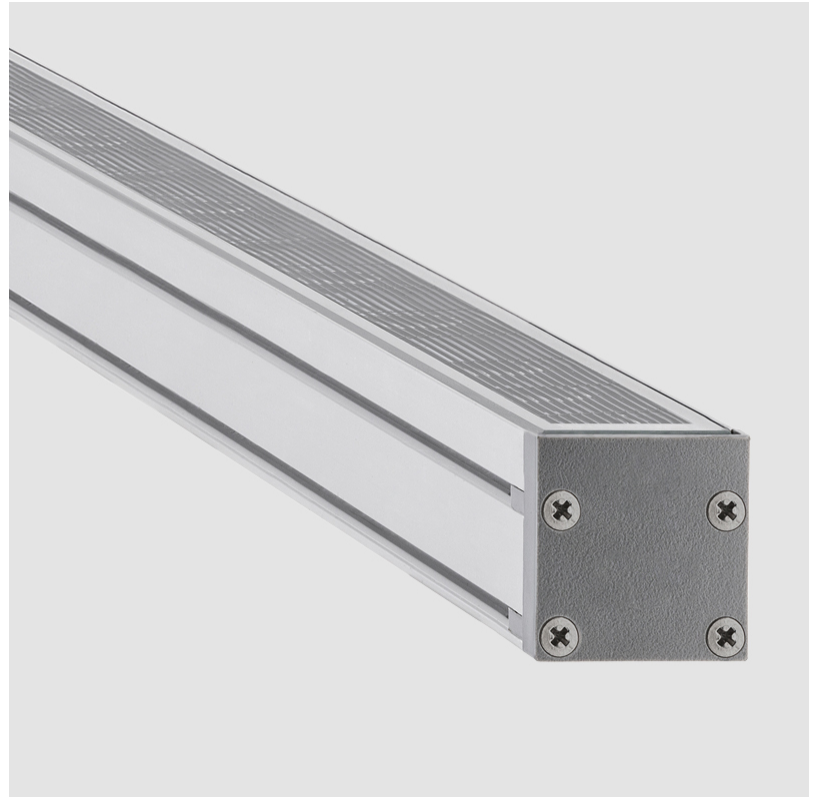

E12I0052- -

base number   Color   Lens
Temperature   Options

PROJECT
TYPE
SPECIFIER
QUANTITY
DATE

1. To build a product code in our configurator select the specify button on the base model # product page
2. To build a manual product code on this datasheet choose from the options listed below in blue font and add the suffix to the base model #

GENERAL

Series: LinearI 30
Partner: Zaneen
Division: Exterior
Installation: Recessed
Product Type: Wall Grazer
Mounting Location: In-Ground
Light Distribution: Uplight

PHYSICAL

Shape: Rectangle
Length (mm): 853
Length (in): 33 ⁹/₁₆
Width (mm): 30
Width (in): 1 ³/₁₆
Height (mm): 53.5
Height (in): 2 ¹/₈
Diffuser: Extra clear tempered 6mm
Fixture Finish: ANA
Fixture Material: Extruded Aluminum
Cable Details: IP68 30cm Cable with Easy Lock system

ELECTRICAL

Lamp Type: LED
Input Wattage (W): 22.92
Total Output Wattage (W): 17.91
Dimming: Non-Dimmable
Driver Included: No
Driver Location: Remote
Driver Type: Constant Voltage - Universal
Driver Class: Class 2
Input Voltage (V): 120 - 277
Output Voltage (V): 24
Upon Request: Phase Dimming (120Vac only) / 0-10V Dimming

LED

Color Temperature (°K): 2200 / 2700 / 3000 / 4000
Max. Delivered Lumen (lm): 1890 (3000K)
CRI: >90 CRI
Lamp Life (hrs): 100000

OPTICAL

Optic°: 12 / 21 / 31 / 46 / 13x36
Adjustability: Tilt ±20°

RATINGS AND CERTIFICATIONS

Certified By: Certified for North American Standards
IP rating: IP67
IK Rating: IK06