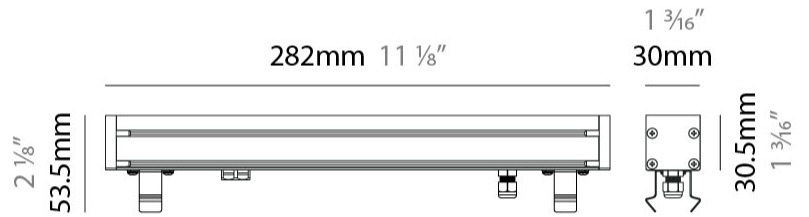

E12I0048- -

base number   Color   Lens
Temperature   Options

1. To build a product code in our configurator select the specify button on the base model # product page
2. To build a manual product code on this datasheet choose from the options listed below in blue font and add the suffix to the base model #

GENERAL

Series: LinearI 30
Partner: Zaneen
Division: Exterior
Installation: Recessed
Product Type: Wall Grazer
Mounting Location: In-Ground
Light Distribution: Uplight

PHYSICAL

Shape: Rectangle
Length (mm): 282
Length (in): 11 1/8
Width (mm): 30
Width (in): 1 3/16
Height (mm): 53.5
Height (in): 2 1/8
Weight (kg): 0.46
Weight (lbs): 1.014
Diffuser: Extra clear tempered 6mm
Fixture Finish: ANA
Fixture Material: Extruded Aluminum
Cable Details: IP68 30cm Cable with Easy Lock system

ELECTRICAL

Lamp Type: LED
Input Wattage (W): 7.6
Total Output Wattage (W): 6
Dimming: Non-Dimmable
Driver Included: Yes
Driver Location: Integrated
Driver Type: Constant Voltage - Universal
Driver Class: Class 2
Input Voltage (V): 120 - 277
Output Voltage (V): 24
Upon Request: Phase Dimming (120Vac only) / 0-10V Dimming

LED

Color Temperature (*K): 2200 / 2700 / 3000 / 4000
Max. Delivered Lumen (lm): 640 (3000K)
CRI: >90 CRI
Lamp Life (hrs): 100000

OPTICAL

Optic*: 12 / 21 / 31 / 46 / 13x36
Adjustability: Tilt ±20°

RATINGS AND CERTIFICATIONS

Certified By: Certified for North American Standards
IP rating: IP67
IK Rating: IK06