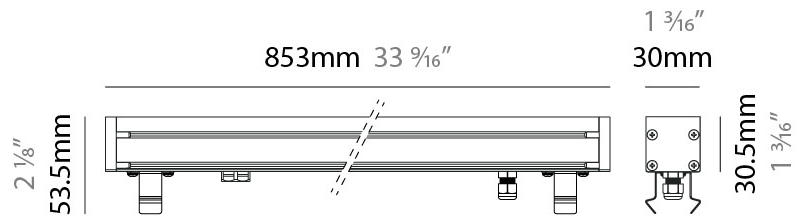

E12I0052- -

base number   Color   Lens
Temperature   Options

PROJECT
TYPE
SPECIFIER
QUANTITY
DATE

1. To build a product code in our configurator select the specify button on the base model # product page
2. To build a manual product code on this datasheet choose from the options listed below in blue font and add the suffix to the base model #

GENERAL

Series: LinearI 30
Partner: Zaneen
Division: Exterior
Installation: Recessed
Product Type: Wall Grazer
Mounting Location: In-Ground
Light Distribution: Uplight

PHYSICAL

Shape: Rectangle
Length (mm): 853
Length (in): 33 ⁹/₁₆
Width (mm): 30
Width (in): 1 ³/₁₆
Height (mm): 53.5
Height (in): 2 ¹/₈
Diffuser: Extra clear tempered 6mm
Fixture Finish: ANA
Fixture Material: Extruded Aluminum
Cable Details: IP68 30cm Cable with Easy Lock system

ELECTRICAL

Lamp Type: LED
Input Wattage (W): 22.92
Total Output Wattage (W): 17.91
Dimming: Non-Dimmable
Driver Included: No
Driver Location: Remote
Driver Type: Constant Voltage - Universal
Driver Class: Class 2
Input Voltage (V): 120 - 277
Output Voltage (V): 24
Upon Request: Phase Dimming (120Vac only) / 0-10V Dimming

LED

Color Temperature (°K): 2200 / 2700 / 3000 / 4000
Max. Delivered Lumen (lm): 1890 (3000K)
CRI: >90 CRI
Lamp Life (hrs): 100000

OPTICAL

Optic°: 12 / 21 / 31 / 46 / 13x36
Adjustability: Tilt ±20°

RATINGS AND CERTIFICATIONS

Certified By: Certified for North American Standards
IP rating: IP67
IK Rating: IK06