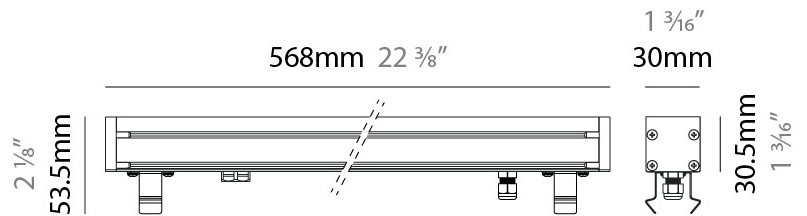

E12I0058- _____ - _____

base number   Color   Lens
Temperature   Options

1. To build a product code in our configurator select the specify button on the base model # product page
2. To build a manual product code on this datasheet choose from the options listed below in blue font and add the suffix to the base model #

GENERAL

Series: LinearI 30
Partner: Zaneen
Division: Exterior
Installation: Recessed
Product Type: Wall Grazer
Mounting Location: In-Ground
Light Distribution: Uplight

PHYSICAL

Shape: Rectangle
Length (mm): 568
Length (in): 22 ³/₈"
Width (mm): 30
Width (in): 1 ³/₁₆"
Height (mm): 53.5
Height (in): 2 ¹/₈"
Weight (kg): 0.46
Weight (lbs): 1.014
Diffuser: Extra clear tempered 6mm
Fixture Finish: ANA
Fixture Material: Extruded Aluminum
Cable Details: IP68 30cm Cable with Easy Lock system

ELECTRICAL

Lamp Type: LED
Input Wattage (W): 8.48
Total Output Wattage (W): 6.63
Dimming: Non-Dimmable
Driver Included: No
Driver Location: Remote
Driver Type: Constant Voltage - Universal
Driver Class: Class 2
Input Voltage (V): 120 - 277
Output Voltage (V): 24
Upon Request: Phase Dimming (120Vac only) / 0-10V Dimming

LED

Color Temperature (*K): 2200 / 2700 / 3000 / 4000
Max. Delivered Lumen (lm): 630 (3000K)
CRI: >90 CRI
Lamp Life (hrs): 100000

OPTICAL

Optic°: 12 / 21 / 31 / 46 / 13x36
Adjustability: Tilt ±20°

RATINGS AND CERTIFICATIONS

Certified By: Certified for North American Standards
IP rating: IP67
IK Rating: IK06