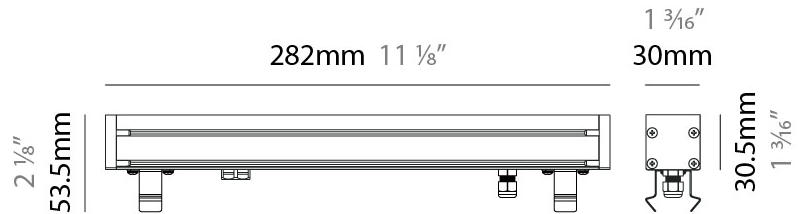

LINEARI 30 RECESSED

E12I0056-

base number   Color   Lens
Temperature   Options

1. To build a product code in our configurator select the specify button on the base model # product page
2. To build a manual product code on this datasheet choose from the options listed below in blue font and add the suffix to the base model #

GENERAL

Series: LinearI 30
Partner: Zaneen
Division: Exterior
Installation: Recessed
Product Type: Wall Grazer
Mounting Location: In-Ground
Light Distribution: Uplight

PHYSICAL

Shape: Rectangle
Length (mm): 282
Length (in): 11 1/8
Width (mm): 30
Width (in): 1 3/16
Height (mm): 53.5
Height (in): 2 1/8
Weight (kg): 0.46
Weight (lbs): 1.014
Diffuser: Extra clear tempered 6mm
Fixture Finish: ANA
Fixture Material: Extruded Aluminum
Cable Details: IP68 30cm Cable with Easy Lock system

ELECTRICAL

Lamp Type: LED
Input Wattage (W): 4.18
Total Output Wattage (W): 3.27
Dimming: Non-Dimmable
Driver Included: No
Driver Location: Remote
Driver Type: Constant Voltage - Universal
Driver Class: Class 2
Input Voltage (V): 120 - 277
Output Voltage (V): 24
Upon Request: Phase Dimming (120Vac only) / 0-10V Dimming

LED

Color Temperature (*K): 2200 / 2700 / 3000 / 4000
Max. Delivered Lumen (lm): 315 (3000K)
CRI: >90 CRI
Lamp Life (hrs): 100000

OPTICAL

Optic°: 12 / 21 / 31 / 46 / 13x36
Adjustability: Tilt ±20°

RATINGS AND CERTIFICATIONS

Certified By: Certified for North American Standards
IP rating: IP67
IK Rating: IK06