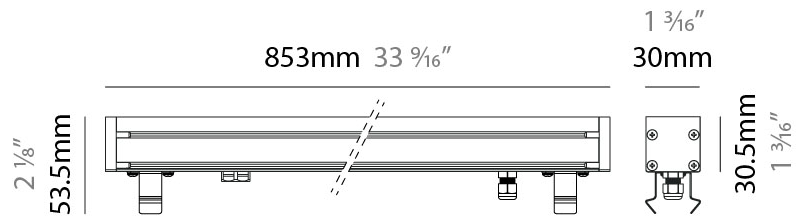

LINEARI 30 RECESSED

E12I0060- -

base number   Color   Lens
Temperature   Options

1. To build a product code in our configurator select the specify button on the base model # product page
2. To build a manual product code on this datasheet choose from the options listed below in blue font and add the suffix to the base model #

GENERAL

Series: Lineari 30
Partner: Zaneen
Division: Exterior
Installation: Recessed
Product Type: Wall Grazer
Mounting Location: In-Ground
Light Distribution: Uplight

PHYSICAL

Shape: Rectangle
Length (mm): 853
Length (in): 33 ⁹/₁₆
Width (mm): 30
Width (in): 1 ³/₁₆
Height (mm): 53.5
Height (in): 2 ¹/₈
Diffuser: Extra clear tempered 6mm
Fixture Finish: ANA
Fixture Material: Extruded Aluminum
Cable Details: IP68 30cm Cable with Easy Lock system

ELECTRICAL

Lamp Type: LED
Input Wattage (W): 12.53
Total Output Wattage (W): 9.79
Dimming: Non-Dimmable
Driver Included: No
Driver Location: Remote
Driver Type: Constant Voltage - Universal
Driver Class: Class 2
Input Voltage (V): 120 - 277
Output Voltage (V): 24
Upon Request: Phase Dimming (120Vac only) / 0-10V Dimming

LED

Color Temperature (°K): 2200 / 2700 / 3000 / 4000
Max. Delivered Lumen (lm): 945 (3000K)
CRI: >90 CRI
Lamp Life (hrs): 100000

OPTICAL

Optic°: 12 / 21 / 31 / 46 / 13x36
Adjustability: Tilt ±20°

RATINGS AND CERTIFICATIONS

Certified By: Certified for North American Standards
IP rating: IP67
IK Rating: IK06