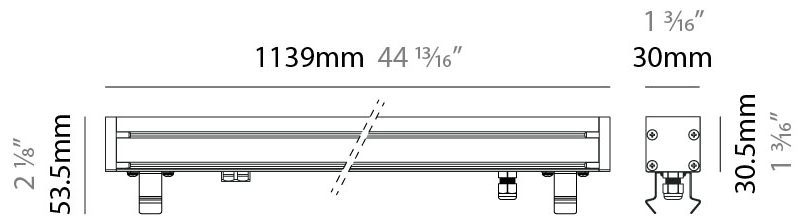

E12I0054- -

base number   Color   Lens
Temperature   Options

PROJECT
TYPE
SPECIFIER
QUANTITY
DATE

1. To build a product code in our configurator select the specify button on the base model # product page
2. To build a manual product code on this datasheet choose from the options listed below in blue font and add the suffix to the base model #

GENERAL

Series: Lineari 30
Partner: Zaneen
Division: Exterior
Installation: Recessed
Product Type: Wall Grazer
Mounting Location: In-Ground
Light Distribution: Uplight

PHYSICAL

Shape: Rectangle
Length (mm): 1139
Length (in): 44 ¹³/₁₆
Width (mm): 30
Width (in): 1 ³/₁₆
Height (mm): 53.5
Height (in): 2 ¹/₈
Diffuser: Extra clear tempered 6mm
Fixture Finish: ANA
Fixture Material: Extruded Aluminum
Cable Details: IP68 30cm Cable with Easy Lock system

ELECTRICAL

Lamp Type: LED
Input Wattage (W): 30.5
Total Output Wattage (W): 23.88
Dimming: Non-Dimmable
Driver Included: No
Driver Location: Remote
Driver Type: Constant Voltage - Universal
Driver Class: Class 2
Input Voltage (V): 120 - 277
Output Voltage (V): 24
Upon Request: Phase Dimming (120Vac only) / 0-10V Dimming

LED

Color Temperature (°K): 2200 / 2700 / 3000 / 4000
Max. Delivered Lumen (lm): 2520 (3000K)
CRI: >90 CRI
Lamp Life (hrs): 100000

OPTICAL

Optic°: 12 / 21 / 31 / 46 / 13x36
Adjustability: Tilt ±20°

RATINGS AND CERTIFICATIONS

Certified By: Certified for North American Standards
IP rating: IP67
IK Rating: IK06