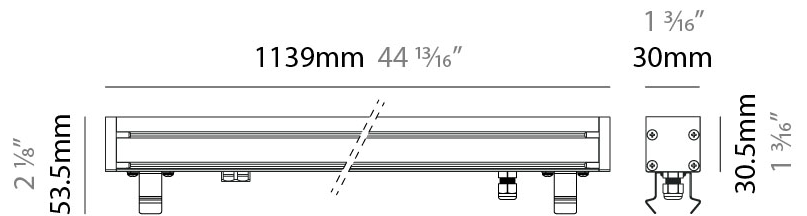

LINEARI 30 RECESSED

E12I0055-

base number   Color   Lens
Temperature   Options

1. To build a product code in our configurator select the specify button on the base model # product page
2. To build a manual product code on this datasheet choose from the options listed below in blue font and add the suffix to the base model #

GENERAL

Series: Lineari 30
Partner: Zaneen
Division: Exterior
Installation: Recessed
Product Type: Wall Grazer
Mounting Location: In-Ground
Light Distribution: Uplight

PHYSICAL

Shape: Rectangle
Length (mm): 1139
Length (in): 44 ¹³/₁₆
Width (mm): 30
Width (in): 1 ³/₁₆
Height (mm): 53.5
Height (in): 2 ¹/₈
Diffuser: Extra clear tempered 6mm
Fixture Finish: ANA
Fixture Material: Extruded Aluminum
Cable Details: IP68 30cm Cable with Easy Lock system

ELECTRICAL

Lamp Type: LED
Input Wattage (W): 64
Total Output Wattage (W): 50
Dimming: Non-Dimmable
Driver Included: No
Driver Location: Remote
Driver Type: Constant Voltage - Universal
Driver Class: Class 2
Input Voltage (V): 120 - 277
Output Voltage (V): 24
Upon Request: Phase Dimming (120Vac only) / 0-10V Dimming

LED

Color Temperature (°K): 2200 / 2700 / 3000 / 4000
Max. Delivered Lumen (lm): 4560 (3000K)
CRI: >90 CRI
Lamp Life (hrs): 100000

OPTICAL

Optic°: 12 / 21 / 31 / 46 / 13x36
Adjustability: Tilt ±20°

RATINGS AND CERTIFICATIONS

Certified By: Certified for North American Standards
IP rating: IP67
IK Rating: IK06