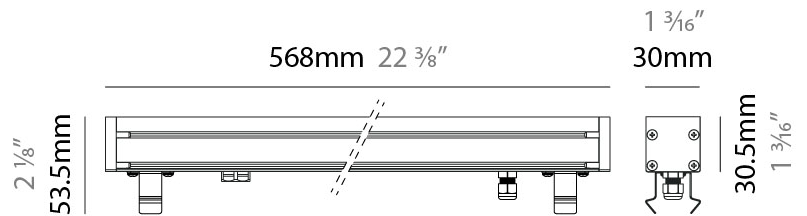

E12I0059- -

base number   Color   Lens
Temperature   Options

1. To build a product code in our configurator select the specify button on the base model # product page
2. To build a manual product code on this datasheet choose from the options listed below in blue font and add the suffix to the base model #

GENERAL

Series: LinearI 30
Partner: Zaneen
Division: Exterior
Installation: Recessed
Product Type: Wall Grazer
Mounting Location: In-Ground
Light Distribution: Uplight

PHYSICAL

Shape: Rectangle
Length (mm): 568
Length (in): 22 ³/₈"
Width (mm): 30
Width (in): 1 ³/₁₆"
Height (mm): 53.5
Height (in): 2 ¹/₈"
Weight (kg): 0.46
Weight (lbs): 1.014
Diffuser: Extra clear tempered 6mm
Fixture Finish: ANA
Fixture Material: Extruded Aluminum
Cable Details: IP68 30cm Cable with Easy Lock system

ELECTRICAL

Lamp Type: LED
Input Wattage (W): 16.95
Total Output Wattage (W): 13.24
Dimming: Non-Dimmable
Driver Included: No
Driver Location: Remote
Driver Type: Constant Voltage - Universal
Driver Class: Class 2
Input Voltage (V): 120 - 277
Output Voltage (V): 24
Upon Request: Phase Dimming (120Vac only) / 0-10V Dimming

LED

Color Temperature (*K): 2200 / 2700 / 3000 / 4000
Max. Delivered Lumen (lm): 1140 (3000K)
CRI: >90 CRI
Lamp Life (hrs): 100000

OPTICAL

Optic°: 12 / 21 / 31 / 46 / 13x36
Adjustability: Tilt ±20°

RATINGS AND CERTIFICATIONS

Certified By: Certified for North American Standards
IP rating: IP67
IK Rating: IK06