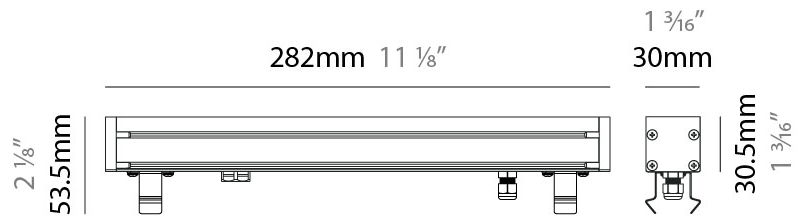

PROJECT
TYPE
SPECIFIER
QUANTITY
DATE

1. To build a product code in our configurator select the specify button on the base model # product page
2. To build a manual product code on this datasheet choose from the options listed below in blue font and add the suffix to the base model #

GENERAL

Series: LinearI 30
Partner: Zaneen
Division: Exterior
Installation: Recessed
Product Type: Wall Grazer
Mounting Location: In-Ground
Light Distribution: Uplight

PHYSICAL

Shape: Rectangle
Length (mm): 282
Length (in): 11 1/8"
Width (mm): 30
Width (in): 1 3/16"
Height (mm): 53.5
Height (in): 2 1/8"
Weight (kg): 0.46
Weight (lbs): 1.014
Diffuser: Extra clear tempered 6mm
Fixture Finish: ANA
Fixture Material: Extruded Aluminum
Cable Details: IP68 30cm Cable with Easy Lock system

ELECTRICAL

Lamp Type: LED
Input Wattage (W): 16
Total Output Wattage (W): 12.5
Dimming: 0-10V Dimming
Driver Included: No
Driver Location: Remote
Driver Type: Constant Voltage - Universal
Driver Class: Class 2
Housing: ENCP9
Input Voltage (V): 120 - 277
Output Voltage (V): 24
Upon Request: Phase Dimming (120Vac only)

LED

Color Temperature (°K): 2200 / 2700 / 3000 / 4000
Max. Delivered Lumen (lm): 1140 (3000K)
CRI: >90 CRI
Lamp Life (hrs): 100000

OPTICAL

Optic°: 12 / 21 / 31 / 46 / 13x36
Adjustability: Tilt ±20°

RATINGS AND CERTIFICATIONS

Certified By: Certified for North American Standards
IP rating: IP67
IK Rating: IK06