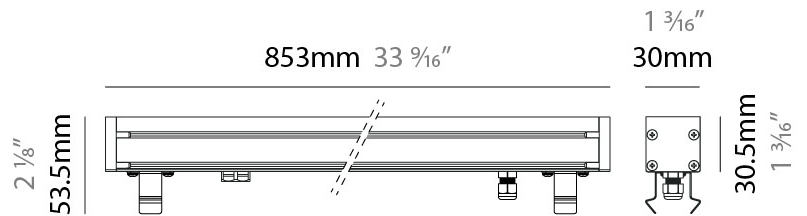

LINEARI 30 RECESSED

E12I0061- -

base number   Color   Lens
Temperature   Options

1. To build a product code in our configurator select the specify button on the base model # product page
2. To build a manual product code on this datasheet choose from the options listed below in blue font and add the suffix to the base model #

GENERAL

Series: LinearI 30
Partner: Zaneen
Division: Exterior
Installation: Recessed
Product Type: Wall Grazer
Mounting Location: In-Ground
Light Distribution: Uplight

PHYSICAL

Shape: Rectangle
Length (mm): 853
Length (in): 33 9/16
Width (mm): 30
Width (in): 1 3/16
Height (mm): 53.5
Height (in): 2 1/8
Diffuser: Extra clear tempered 6mm
Fixture Finish: ANA
Fixture Material: Extruded Aluminum
Cable Details: IP68 30cm Cable with Easy Lock system

ELECTRICAL

Lamp Type: LED
Input Wattage (W): 25.43
Total Output Wattage (W): 19.87
Dimming: Non-Dimmable
Driver Included: No
Driver Location: Remote
Driver Type: Constant Voltage - Universal
Driver Class: Class 2
Input Voltage (V): 120 - 277
Output Voltage (V): 24
Upon Request: Phase Dimming (120Vac only) / 0-10V Dimming

LED

Color Temperature (°K): 2200 / 2700 / 3000 / 4000
Max. Delivered Lumen (lm): 1170 (3000K)
CRI: >90 CRI
Lamp Life (hrs): 100000

OPTICAL

Optic°: 12 / 21 / 31 / 46 / 13x36
Adjustability: Tilt ±20°

RATINGS AND CERTIFICATIONS

Certified By: Certified for North American Standards
IP rating: IP67
IK Rating: IK06