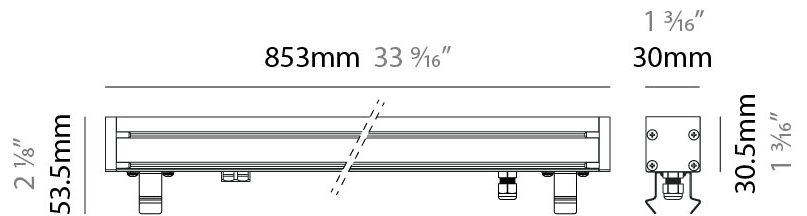

PROJECT
TYPE
SPECIFIER
QUANTITY
DATE

LINEARI 30 RECESSED

E12I0053-

base number   Color   Lens
Temperature   Options

1. To build a product code in our configurator select the specify button on the base model # product page
2. To build a manual product code on this datasheet choose from the options listed below in blue font and add the suffix to the base model #

GENERAL

Series: Lineari 30
Partner: Zaneen
Division: Exterior
Installation: Recessed
Product Type: Wall Grazer
Mounting Location: In-Ground
Light Distribution: Uplight

PHYSICAL

Shape: Rectangle
Length (mm): 853
Length (in): 33 ⁹/₁₆
Width (mm): 30
Width (in): 1 ³/₁₆
Height (mm): 53.5
Height (in): 2 ¹/₈
Diffuser: Extra clear tempered 6mm
Fixture Finish: ANA
Fixture Material: Extruded Aluminum
Cable Details: IP68 30cm Cable with Easy Lock system

ELECTRICAL

Lamp Type: LED
Input Wattage (W): 48
Total Output Wattage (W): 37.5
Dimming: Non-Dimmable
Driver Included: No
Driver Location: Remote
Driver Type: Constant Voltage - Universal
Driver Class: Class 2
Input Voltage (V): 120 - 277
Output Voltage (V): 24
Upon Request: Phase Dimming (120Vac only) / 0-10V Dimming

LED

Color Temperature (°K): 2200 / 2700 / 3000 / 4000
Max. Delivered Lumen (lm): 3420 (3000K)
CRI: >90 CRI
Lamp Life (hrs): 100000

OPTICAL

Optic°: 12 / 21 / 31 / 46 / 13x36
Adjustability: Tilt ±20°

RATINGS AND CERTIFICATIONS

Certified By: Certified for North American Standards
IP rating: IP67
IK Rating: IK06