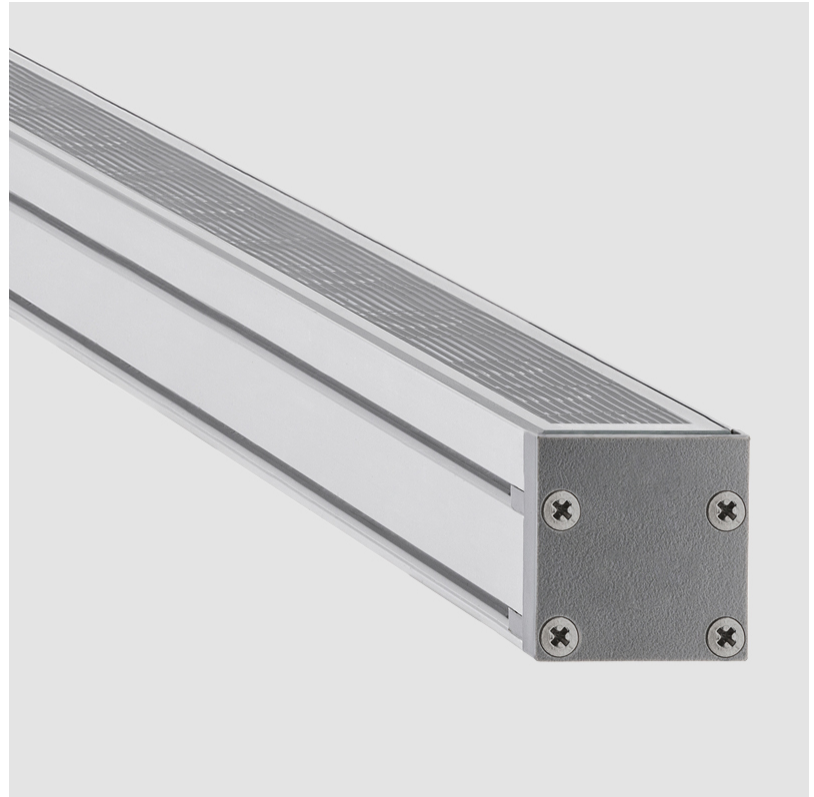

LINEARI 30 RECESSED

E12I0060- -

base number   Color   Lens
Temperature   Options

1. To build a product code in our configurator select the specify button on the base model # product page
2. To build a manual product code on this datasheet choose from the options listed below in blue font and add the suffix to the base model #

GENERAL

Series: Lineari 30
Partner: Zaneen
Division: Exterior
Installation: Recessed
Product Type: Wall Grazer
Mounting Location: In-Ground
Light Distribution: Uplight

PHYSICAL

Shape: Rectangle
Length (mm): 853
Length (in): 33 ⁹/₁₆
Width (mm): 30
Width (in): 1 ³/₁₆
Height (mm): 53.5
Height (in): 2 ¹/₈
Diffuser: Extra clear tempered 6mm
Fixture Finish: ANA
Fixture Material: Extruded Aluminum
Cable Details: IP68 30cm Cable with Easy Lock system

ELECTRICAL

Lamp Type: LED
Input Wattage (W): 12.53
Total Output Wattage (W): 9.79
Dimming: Non-Dimmable
Driver Included: No
Driver Location: Remote
Driver Type: Constant Voltage - Universal
Driver Class: Class 2
Input Voltage (V): 120 - 277
Output Voltage (V): 24
Upon Request: Phase Dimming (120Vac only) / 0-10V Dimming

LED

Color Temperature (°K): 2200 / 2700 / 3000 / 4000
Max. Delivered Lumen (lm): 945 (3000K)
CRI: >90 CRI
Lamp Life (hrs): 100000

OPTICAL

Optic°: 12 / 21 / 31 / 46 / 13x36
Adjustability: Tilt ±20°

RATINGS AND CERTIFICATIONS

Certified By: Certified for North American Standards
IP rating: IP67
IK Rating: IK06